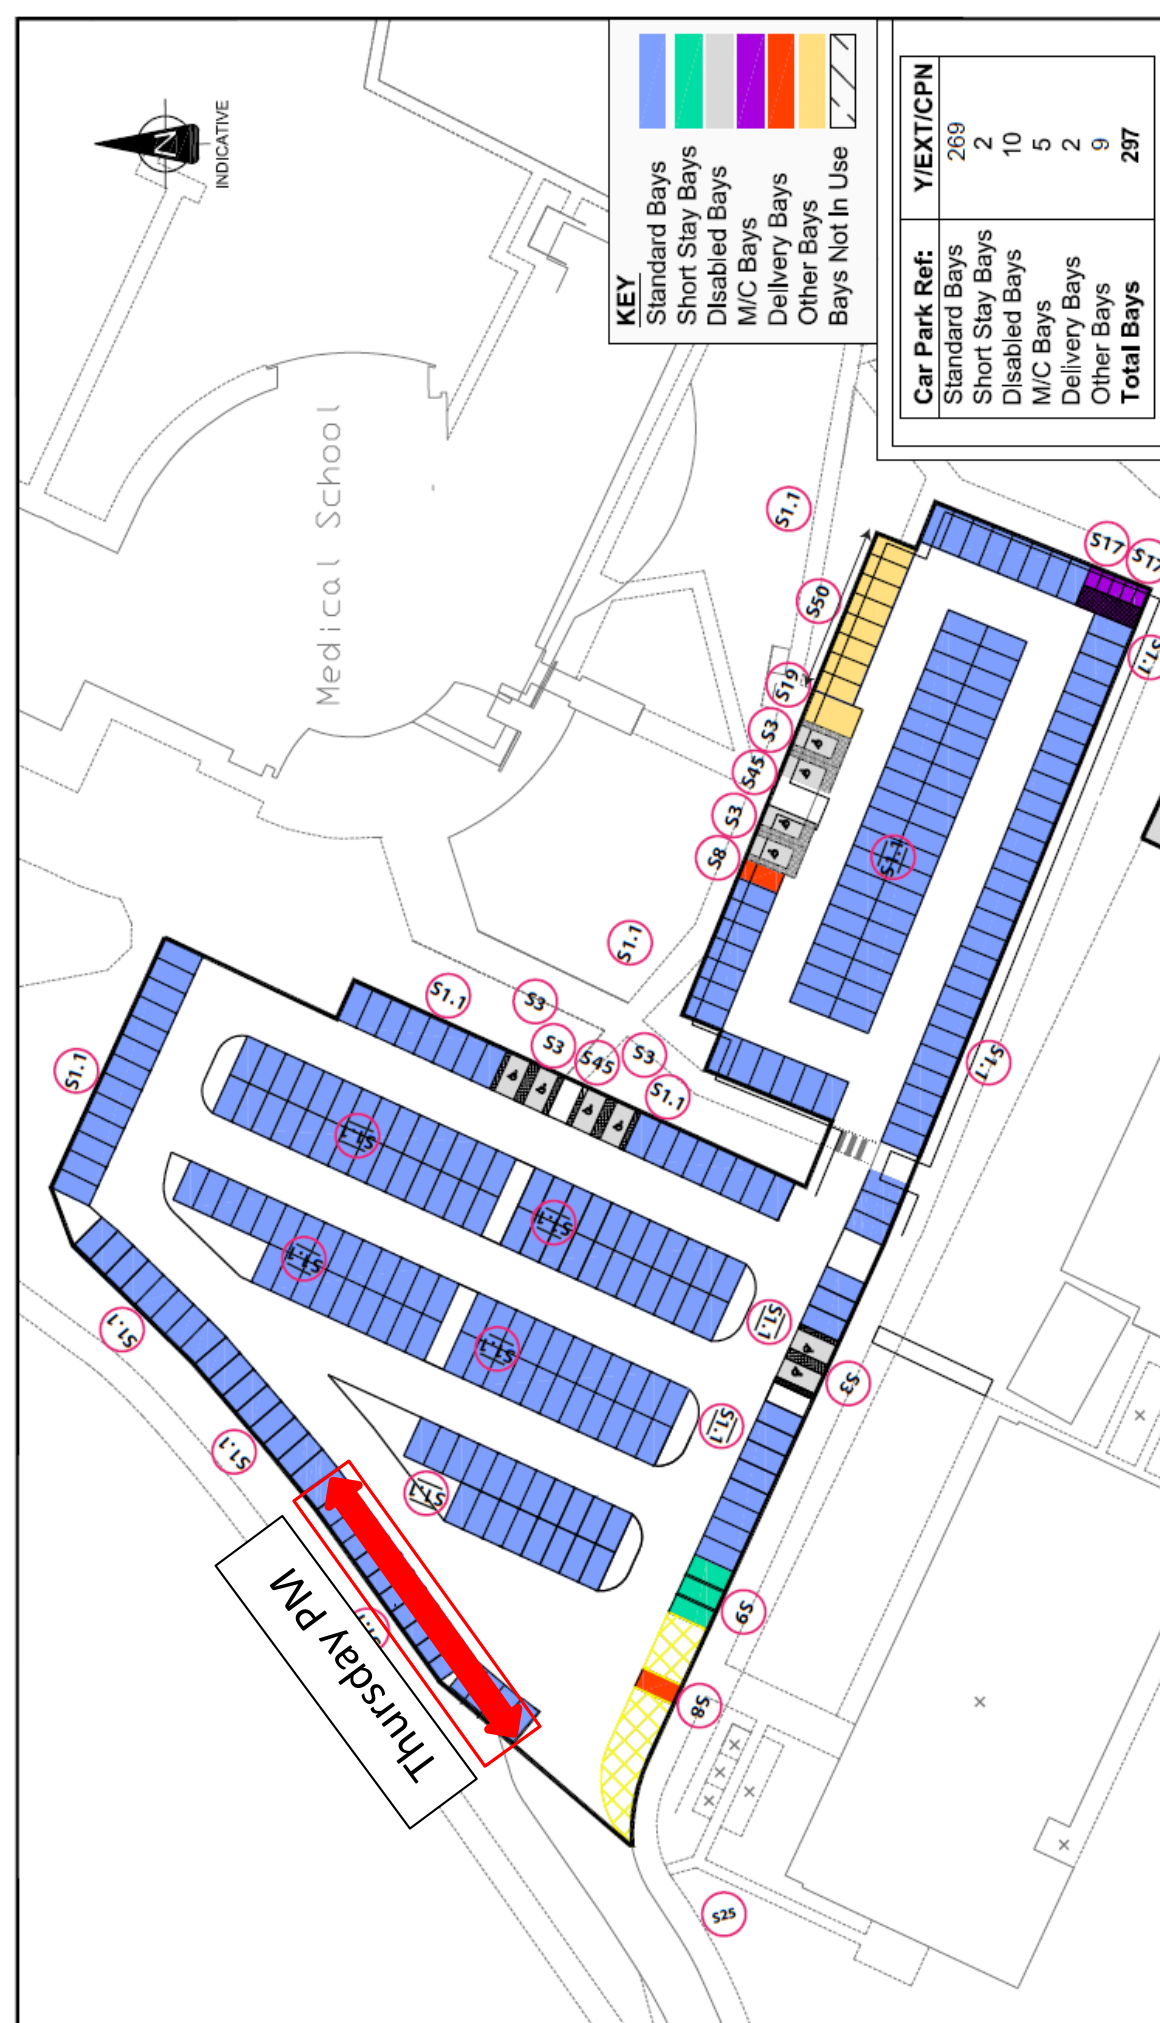

KEY

Blue	Standard Bays
Green	Short Stay Bays
Grey	Disabled Bays
Purple	M/C Bays
Orange	Delivery Bays
Yellow	Other Bays
Diagonal lines	Bays Not in Use

Car Park Ref: Y/EXT/CPN

Standard Bays	269
Short Stay Bays	2
Disabled Bays	10
M/C Bays	5
Delivery Bays	2
Other Bays	9
Total Bays	297

University of York

SIGNS EXPRESS

Title: **CAMPUS NORTH CAR PARK LAYOUT ZONE A**

Design: SX York
Chk'd: App'd:
Date: 22/05/2016
Scale: NTS

No. 60197221-CPS-Y-EXT-CPN

Rev: 5

Signage Key
S1.1 Parking T&Cs
S3 Disabled permit/ badge holders
S7 60 minute delivery and service vehicles only
S8 30 minute short stay
S9 Motorcycle parking only
S17 Streamline Taxi
S25 Car park entrance sign
S45 Have you paid and displayed
S50 Reserved bays